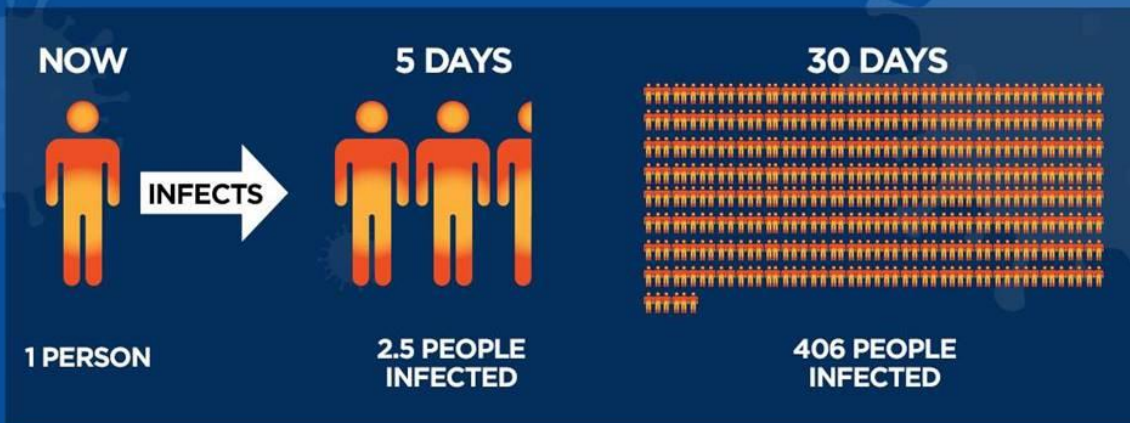

The Math Behind Social Distancing

Credit:

Robert A.J. Signer Ph.D.,

Assistant professor of Medicine at the University of California, San Diego
Gary Warshaw, Art Director