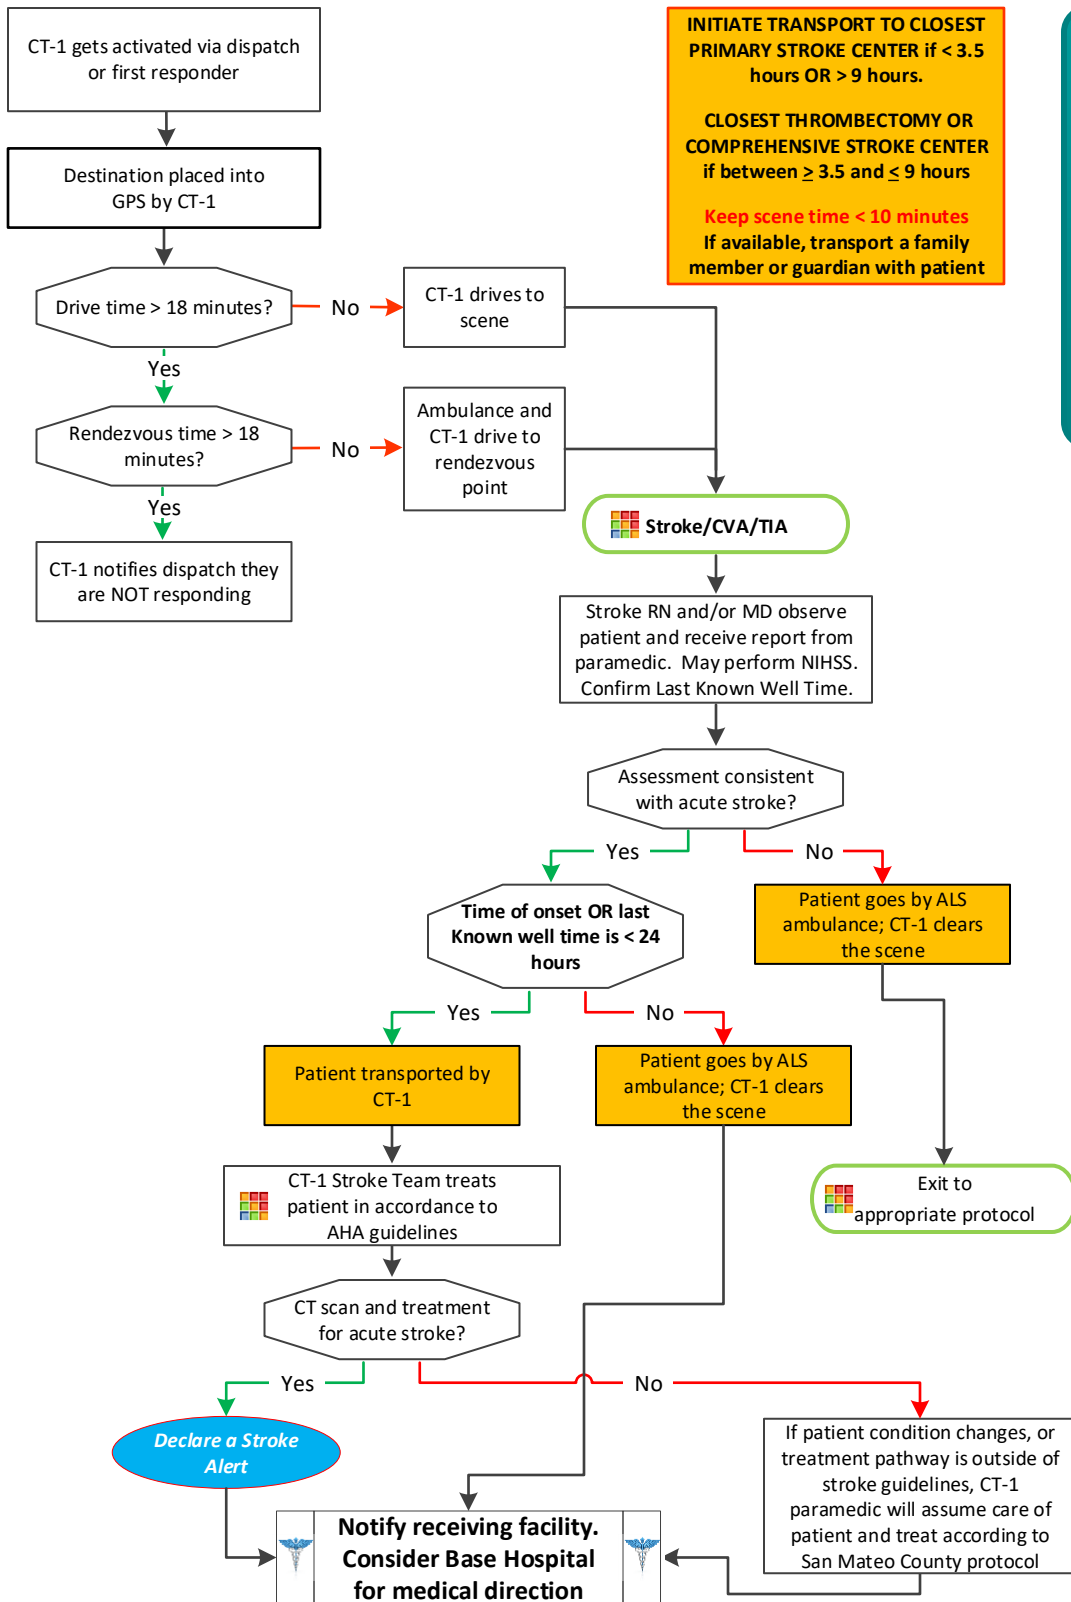

# Stroke/CVA/TIA – Mobile Stroke Unit (CT-1)

For suspected stroke or transient ischemic attack (stroke symptoms that resolve rapidly)

- Primary Stroke Centers**
  - Seton Medical Center
  - Kaiser South San Francisco
  - Sequoia Hospital
  - Mills-Peninsula
  - Kaiser Redwood City
  - Stanford Hospital
- Thrombectomy Capable Stroke Centers**
  - Mills-Peninsula
- Comprehensive Stroke Centers**
  - Kaiser Redwood City
  - Stanford Hospital

Adult Medical Treatment Protocols

# Stroke/CVA/TIA – Mobile Stroke Unit (CT-1)

For suspected stroke or transient ischemic attack (stroke symptoms that resolve rapidly)