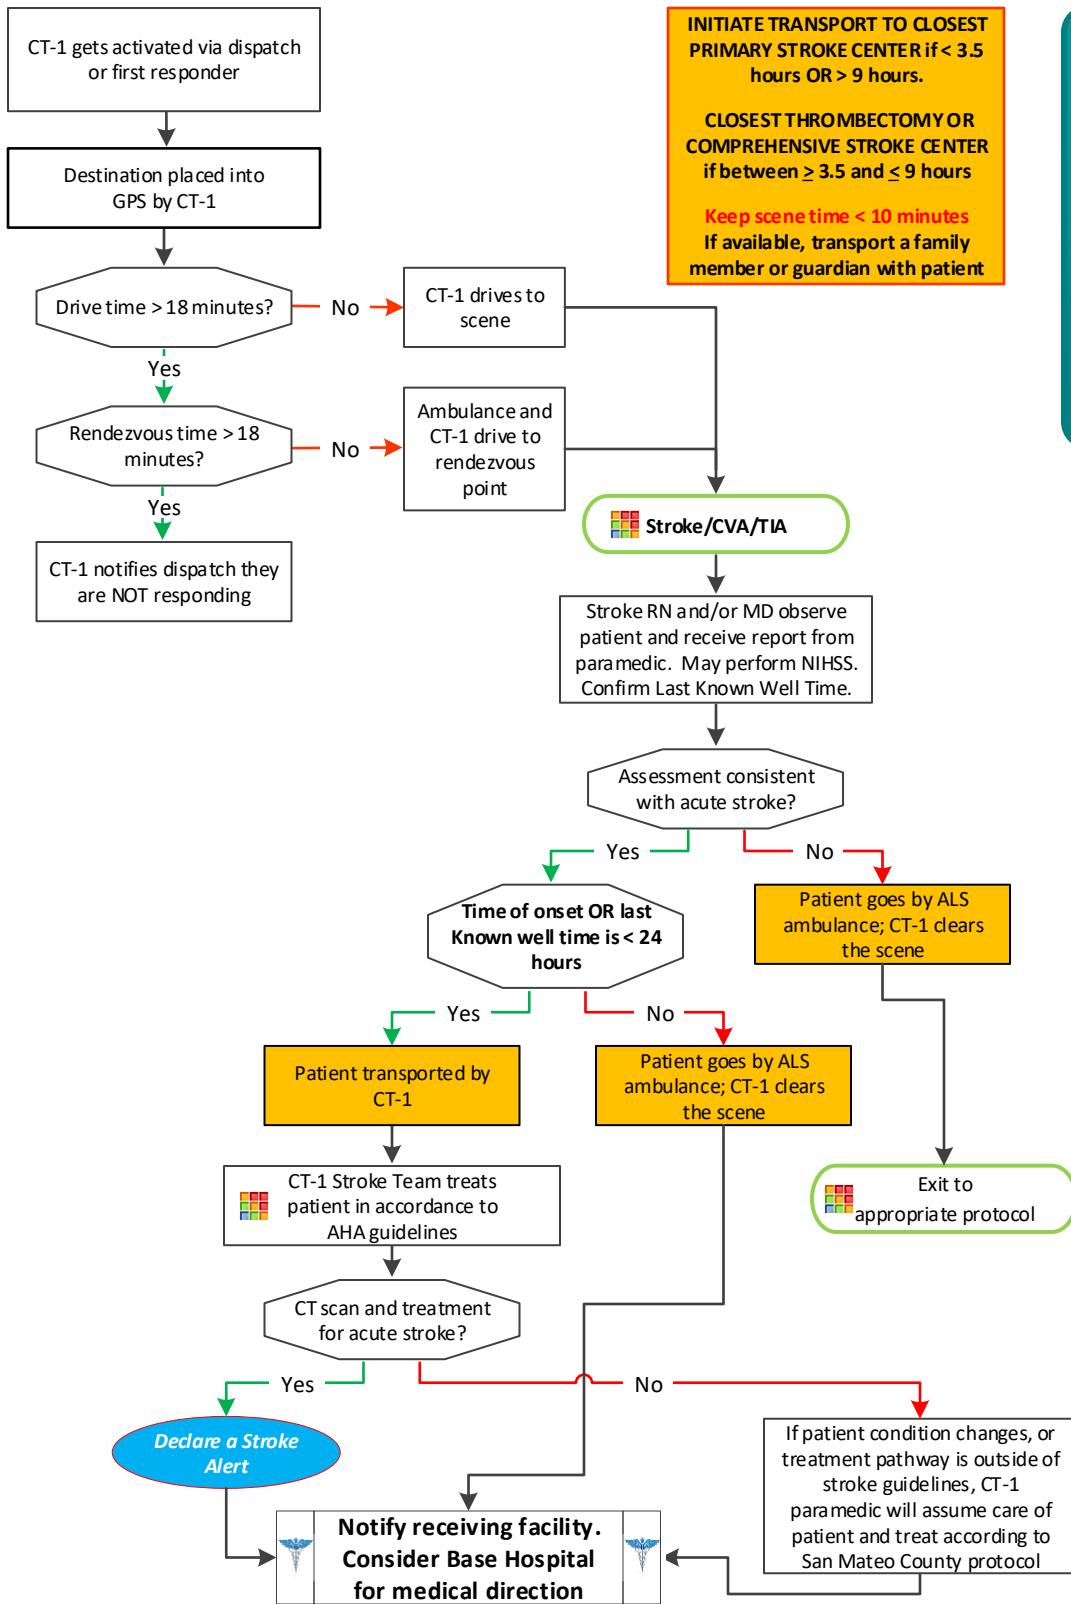

Stroke/CVA/TIA – Mobile Stroke Unit (CT-1)

For suspected stroke or transient ischemic attack (stroke symptoms that resolve rapidly)

- Primary Stroke Centers**
 Seton Medical Center
 Kaiser South San Francisco
 Sequoia Hospital
 Mills-Peninsula
 Kaiser Redwood City
 Stanford Hospital
- Thrombectomy Capable Stroke Centers**
 Mills-Peninsula
- Comprehensive Stroke Centers**
 Kaiser Redwood City
 Stanford Hospital